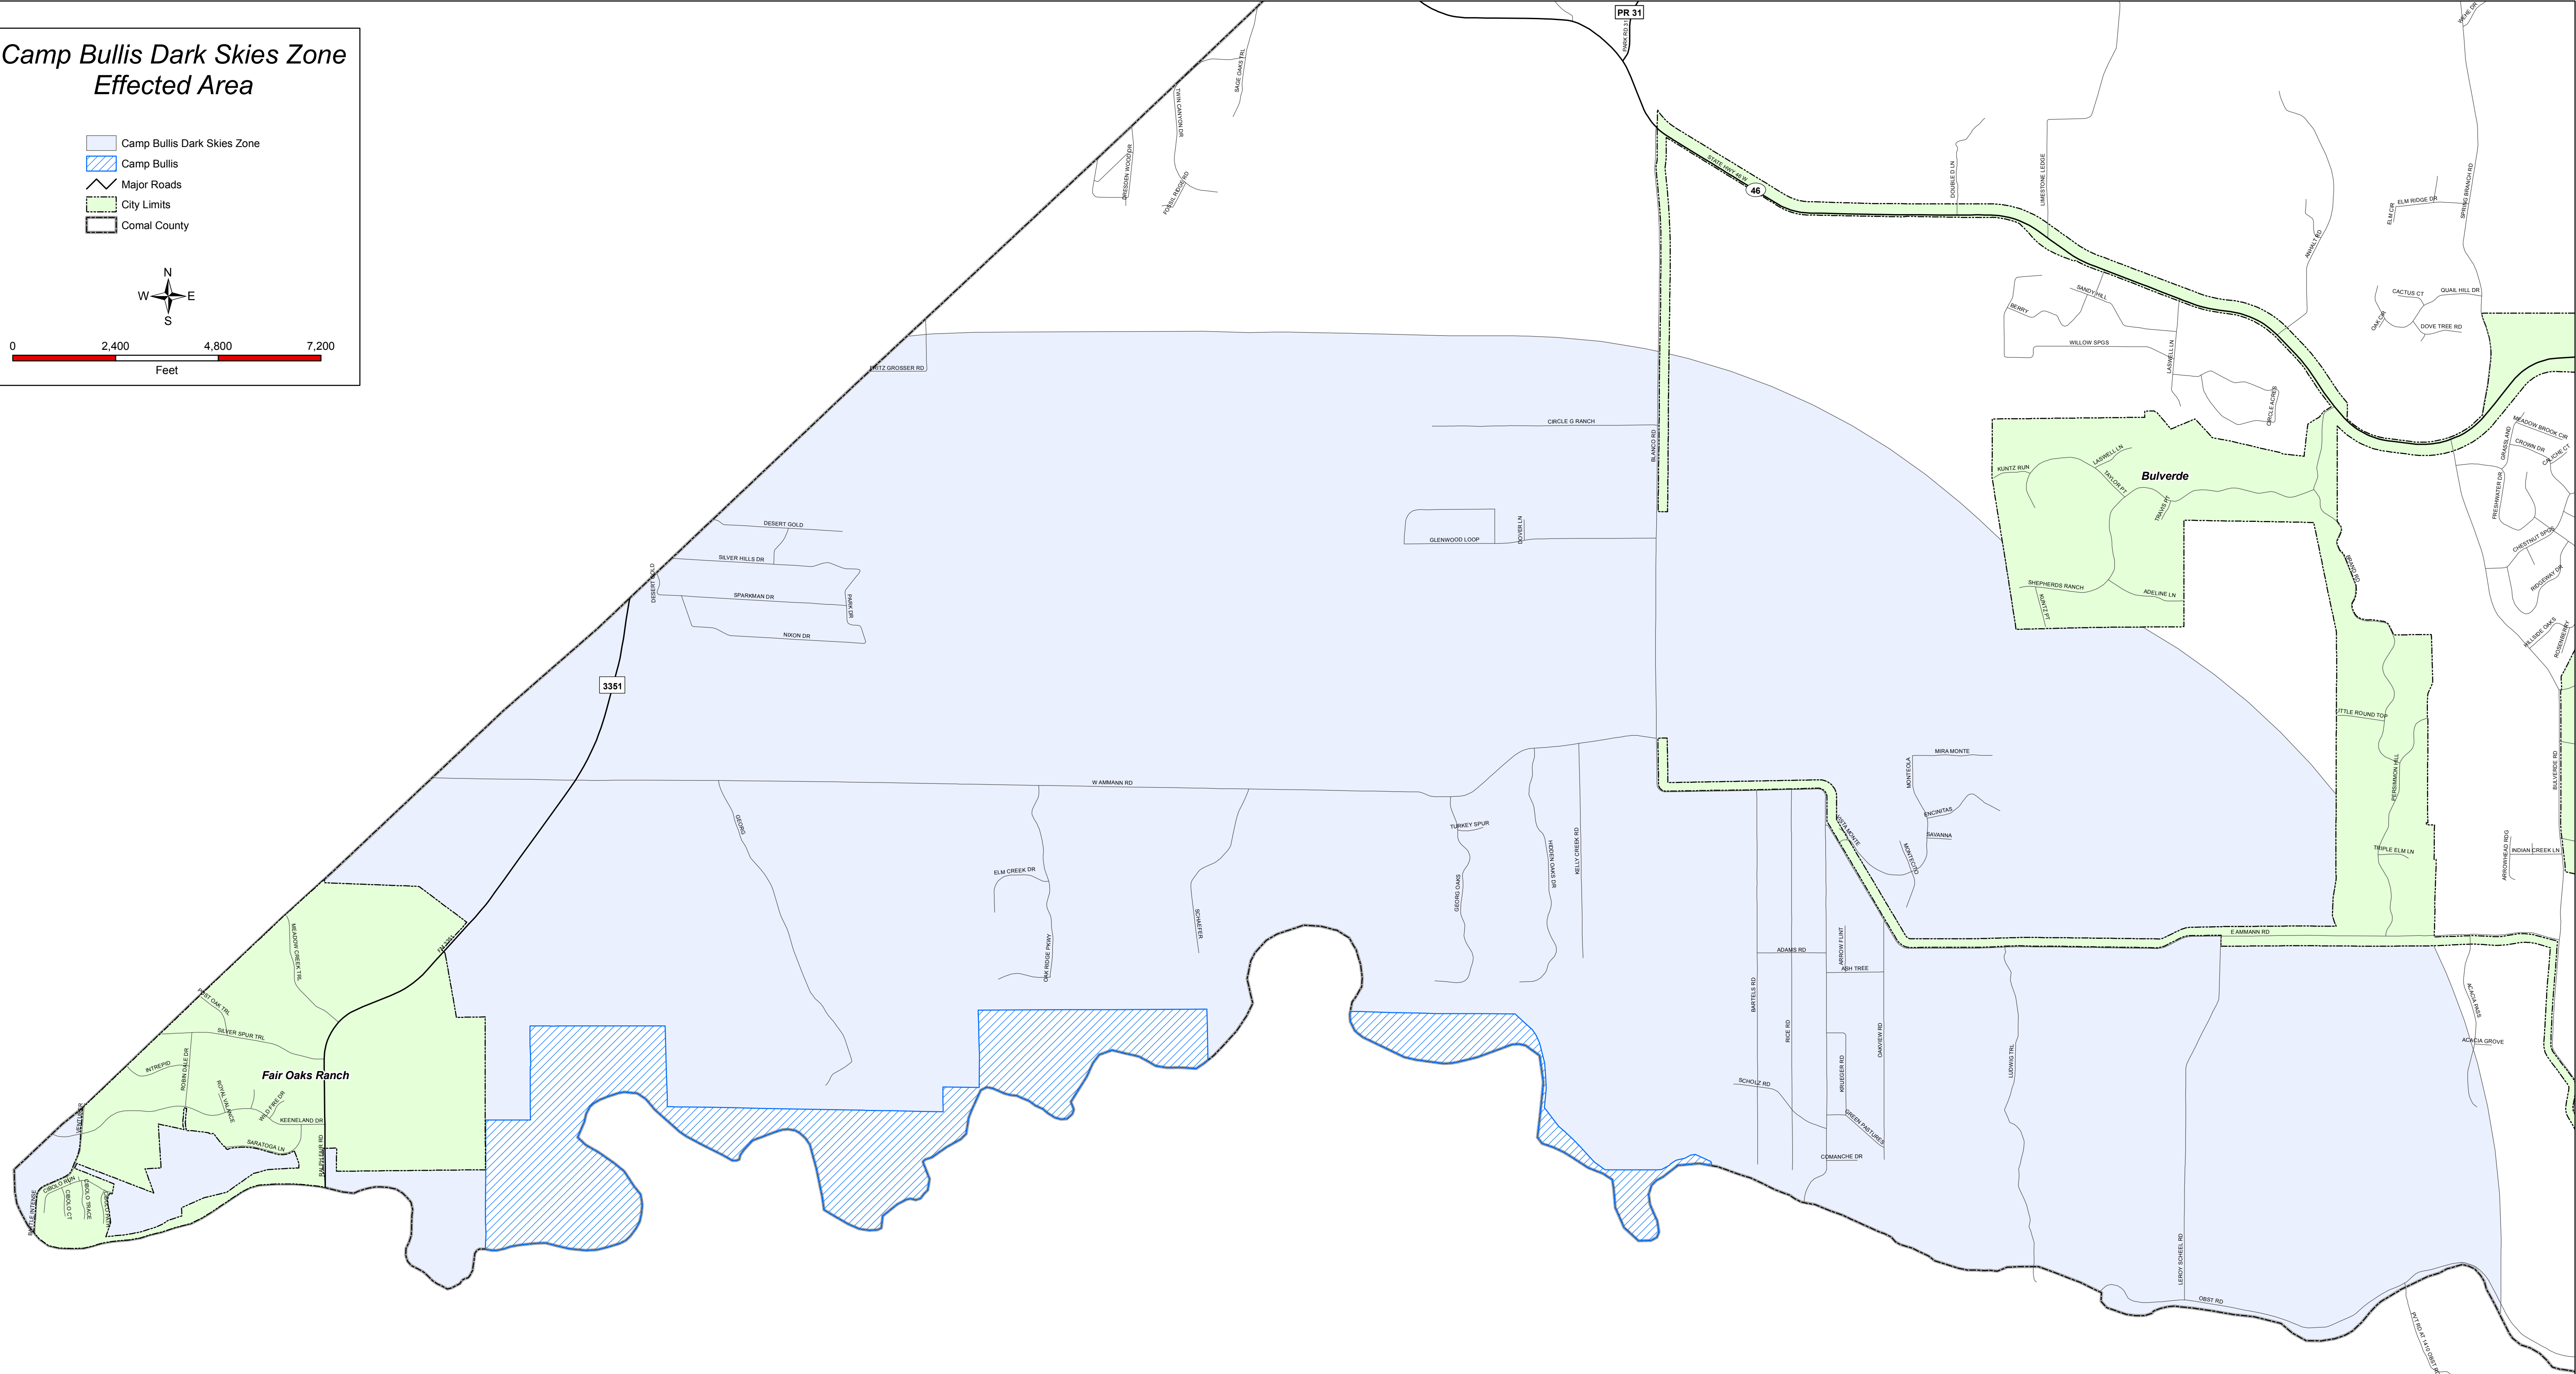

Camp Bullis Dark Skies Zone Effected Area

- Camp Bullis Dark Skies Zone
- Camp Bullis
- Major Roads
- City Limits
- Comal County